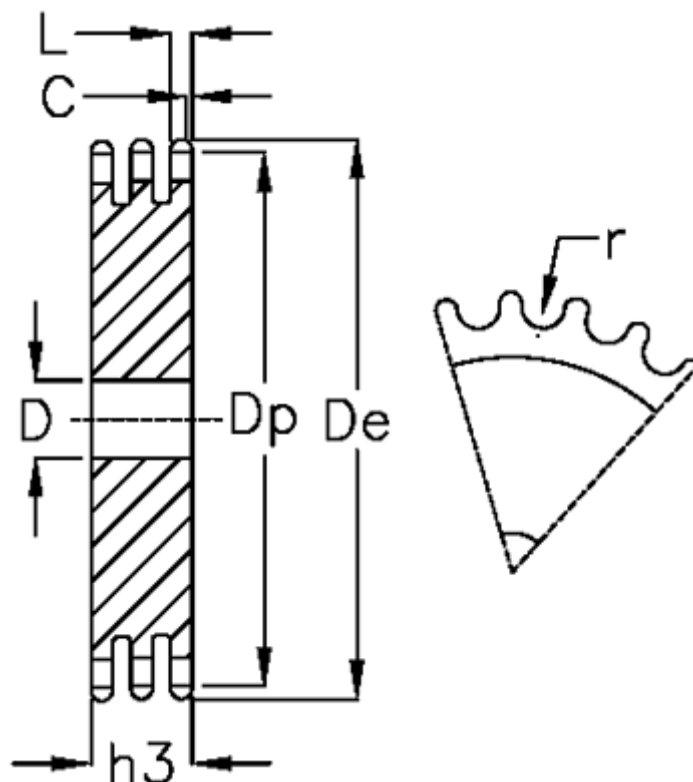

Article number: 616023009033

Description: Plate wheel 20 B-3 Z=33 triplex

Measures

| | | |
|----------------|---------------|----------------------|
| C | = 4 | Number of teeth = 33 |
| D | = 30 | r = 19.05 |
| De | = 349.2 | |
| Dp | = 334.01 | |
| For chain size | = 1 1/4 x 3/4 | |
| For chain type | = 20 B-3 | |
| h3 | = 91 | |
| L | = 18.2 | |